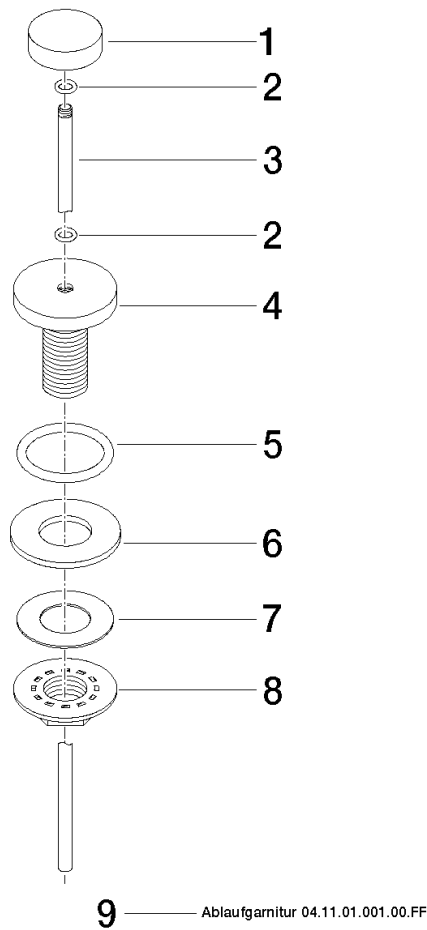

**Basin Waste with knob for deck mounting 1 1/4" - Champagne (22kt Gold)**

IMO

10 200 970

Fits: IMO, LULU, MADISON, MEM, TARA,  
CL.1, LISSÉ, VAIA, META, CYO

	Champagne (22kt Gold)	10 200 970-47
	Chrome	10 200 970-00
	Brushed Platinum	10 200 970-06
	Platinum	10 200 970-08
	Durabrass (23kt Gold)	10 200 970-09
	Dark Chrome	10 200 970-19
	Light Gold	10 200 970-26
	Brushed Light Gold	10 200 970-27
	Brushed Durabrass (23kt Gold)	10 200 970-28
	Matte Black	10 200 970-33
	Brushed Bronze	10 200 970-42
	Brushed Champagne (22kt Gold)	10 200 970-46
	Brushed Chrome	10 200 970-93
	Brushed Dark Platinum	10 200 970-99

## Basin Waste with knob for deck mounting 1 1/4" - Champagne (22kt Gold)

---

IMO

10 200 970

Only suitable for basins with an overflow.

10 200 970

10 200 970

Parts for other finishes can be found here: [Chrome](#)

Spare parts list

No.	Item Number	Name	Quantity used	Delivery time
1	09 21 33 001-47	handle	1	30
2	09 14 10 007 90	seal	2	2
3	09 31 09 004-47	pull-rod	1	30
4	09 18 40 022-47	sleeve	1	30
5	09 14 10 095 90	seal	1	2
6	09 14 05 012 90	seal	1	2
7	09 14 40 001 90	seal	1	60
8	09 23 10 010 90	nut	1	2
9	90 11 01 001 00-47	pop-up waste	1	30