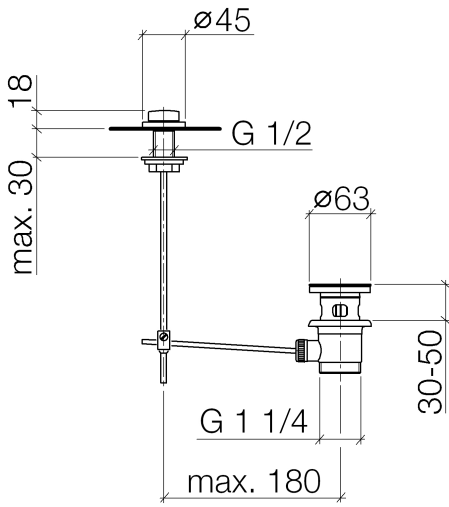

**Basin Waste with knob for deck mounting 1 1/4" - Champagne (22kt Gold)**

IMO

10 200 970

Fits: IMO, LULU, MADISON, MEM, TARA,  
CL.1, LISSÉ, VAIA, META, CYO

	Champagne (22kt Gold)	10 200 970-47
	Chrome	10 200 970-00
	Brushed Platinum	10 200 970-06
	Platinum	10 200 970-08
	Durabrass (23kt Gold)	10 200 970-09
	Dark Chrome	10 200 970-19
	Light Gold	10 200 970-26
	Brushed Light Gold	10 200 970-27
	Brushed Durabrass (23kt Gold)	10 200 970-28
	Matte Black	10 200 970-33
	Brushed Bronze	10 200 970-42
	Brushed Champagne (22kt Gold)	10 200 970-46
	Brushed Chrome	10 200 970-93
	Brushed Dark Platinum	10 200 970-99

## Basin Waste with knob for deck mounting 1 1/4" - Champagne (22kt Gold)

---

IMO

10 200 970

Only suitable for basins with an overflow.

10 200 970

10 200 970

Parts for other finishes can be found here: [Chrome](#)

Spare parts list

No.	Item Number	Name	Quantity used	Delivery time
1	09 21 33 001-47	handle	1	30
2	09 14 10 007 90	seal	2	2
3	09 31 09 004-47	pull-rod	1	30
4	09 18 40 022-47	sleeve	1	30
5	09 14 10 095 90	seal	1	2
6	09 14 05 012 90	seal	1	2
7	09 14 40 001 90	seal	1	60
8	09 23 10 010 90	nut	1	2
9	90 11 01 001 00-47	pop-up waste	1	30